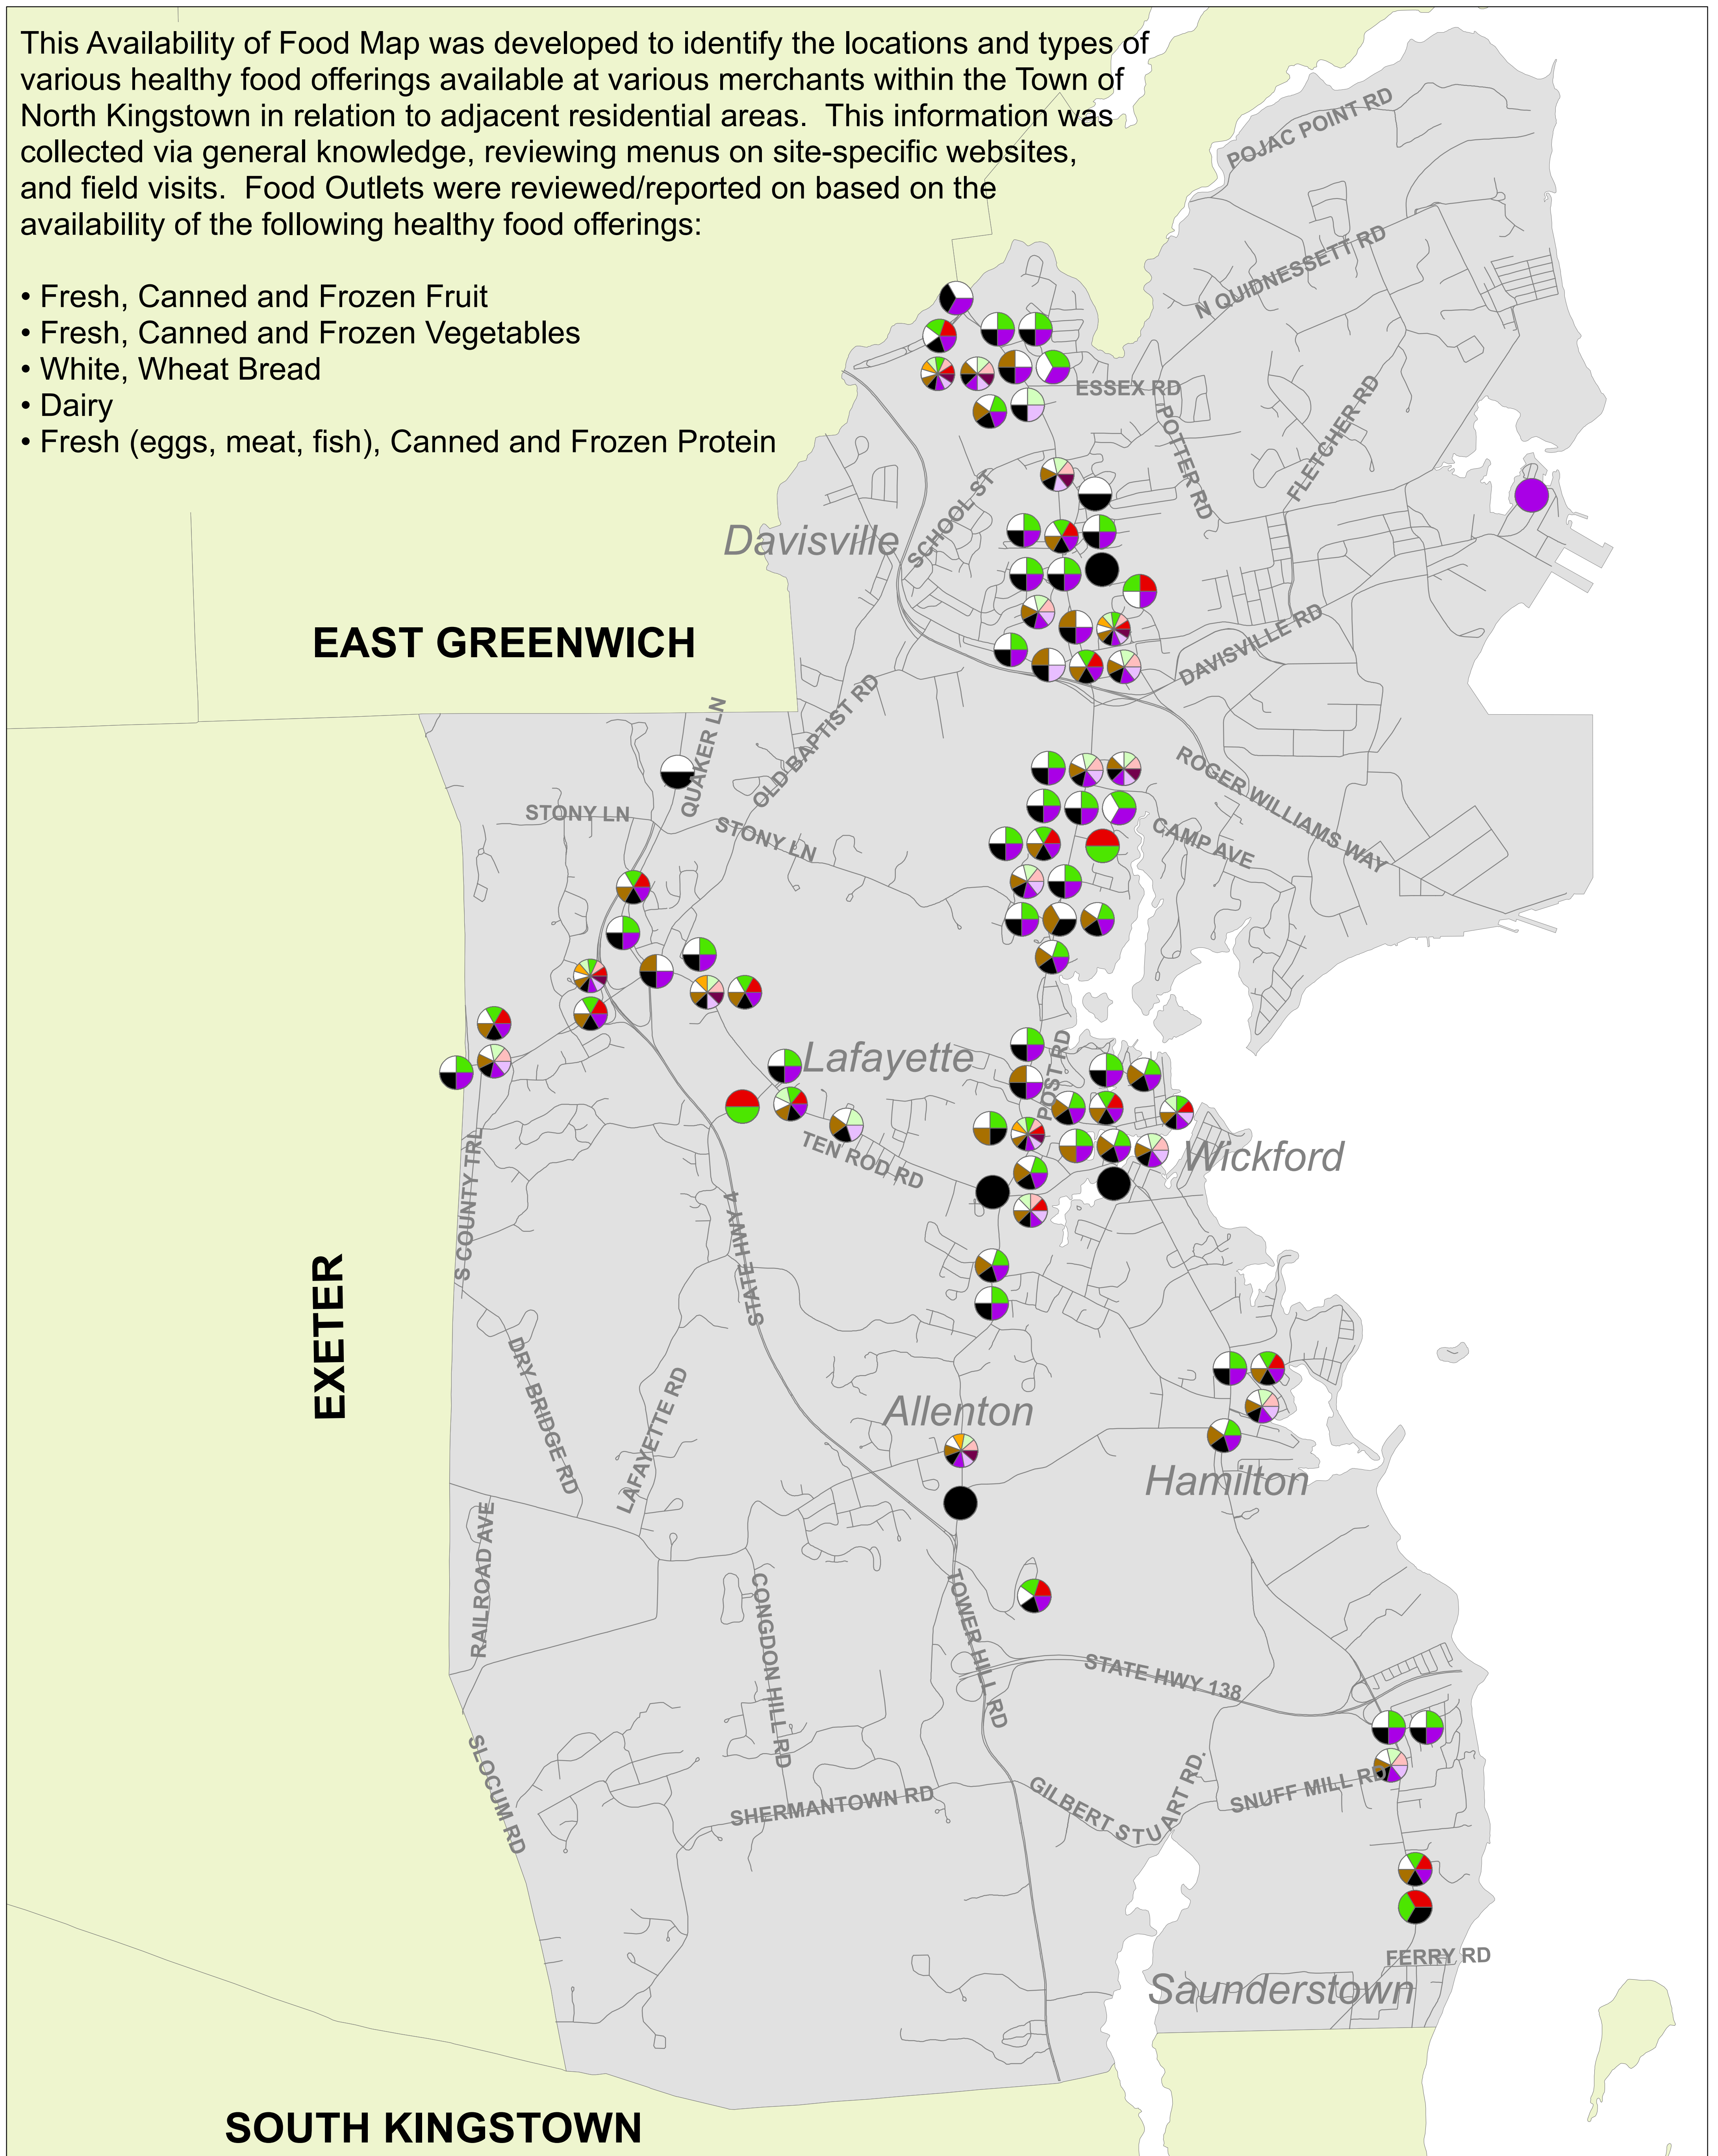

This Availability of Food Map was developed to identify the locations and types of various healthy food offerings available at various merchants within the Town of North Kingstown in relation to adjacent residential areas. This information was collected via general knowledge, reviewing menus on site-specific websites, and field visits. Food Outlets were reviewed/reported on based on the availability of the following healthy food offerings:

- Fresh, Canned and Frozen Fruit
- Fresh, Canned and Frozen Vegetables
- White, Wheat Bread
- Dairy
- Fresh (eggs, meat, fish), Canned and Frozen Protein

Healthy Places by Design, North Kingstown, Rhode Island

Town of North Kingstown and West Bay Family YMCA

Availability of Food Town-wide Assessment

Availability of Food Types

Data: Towns - RIGIS; Aerial - 2008 Pictometric Licensed Image;
Roads - RIDOT 2010 roads
Food Sources - field located and verified

Coordinate system: NAD83 RI State Plane Feet

Name: Restaurants

Date: 11/3/2011