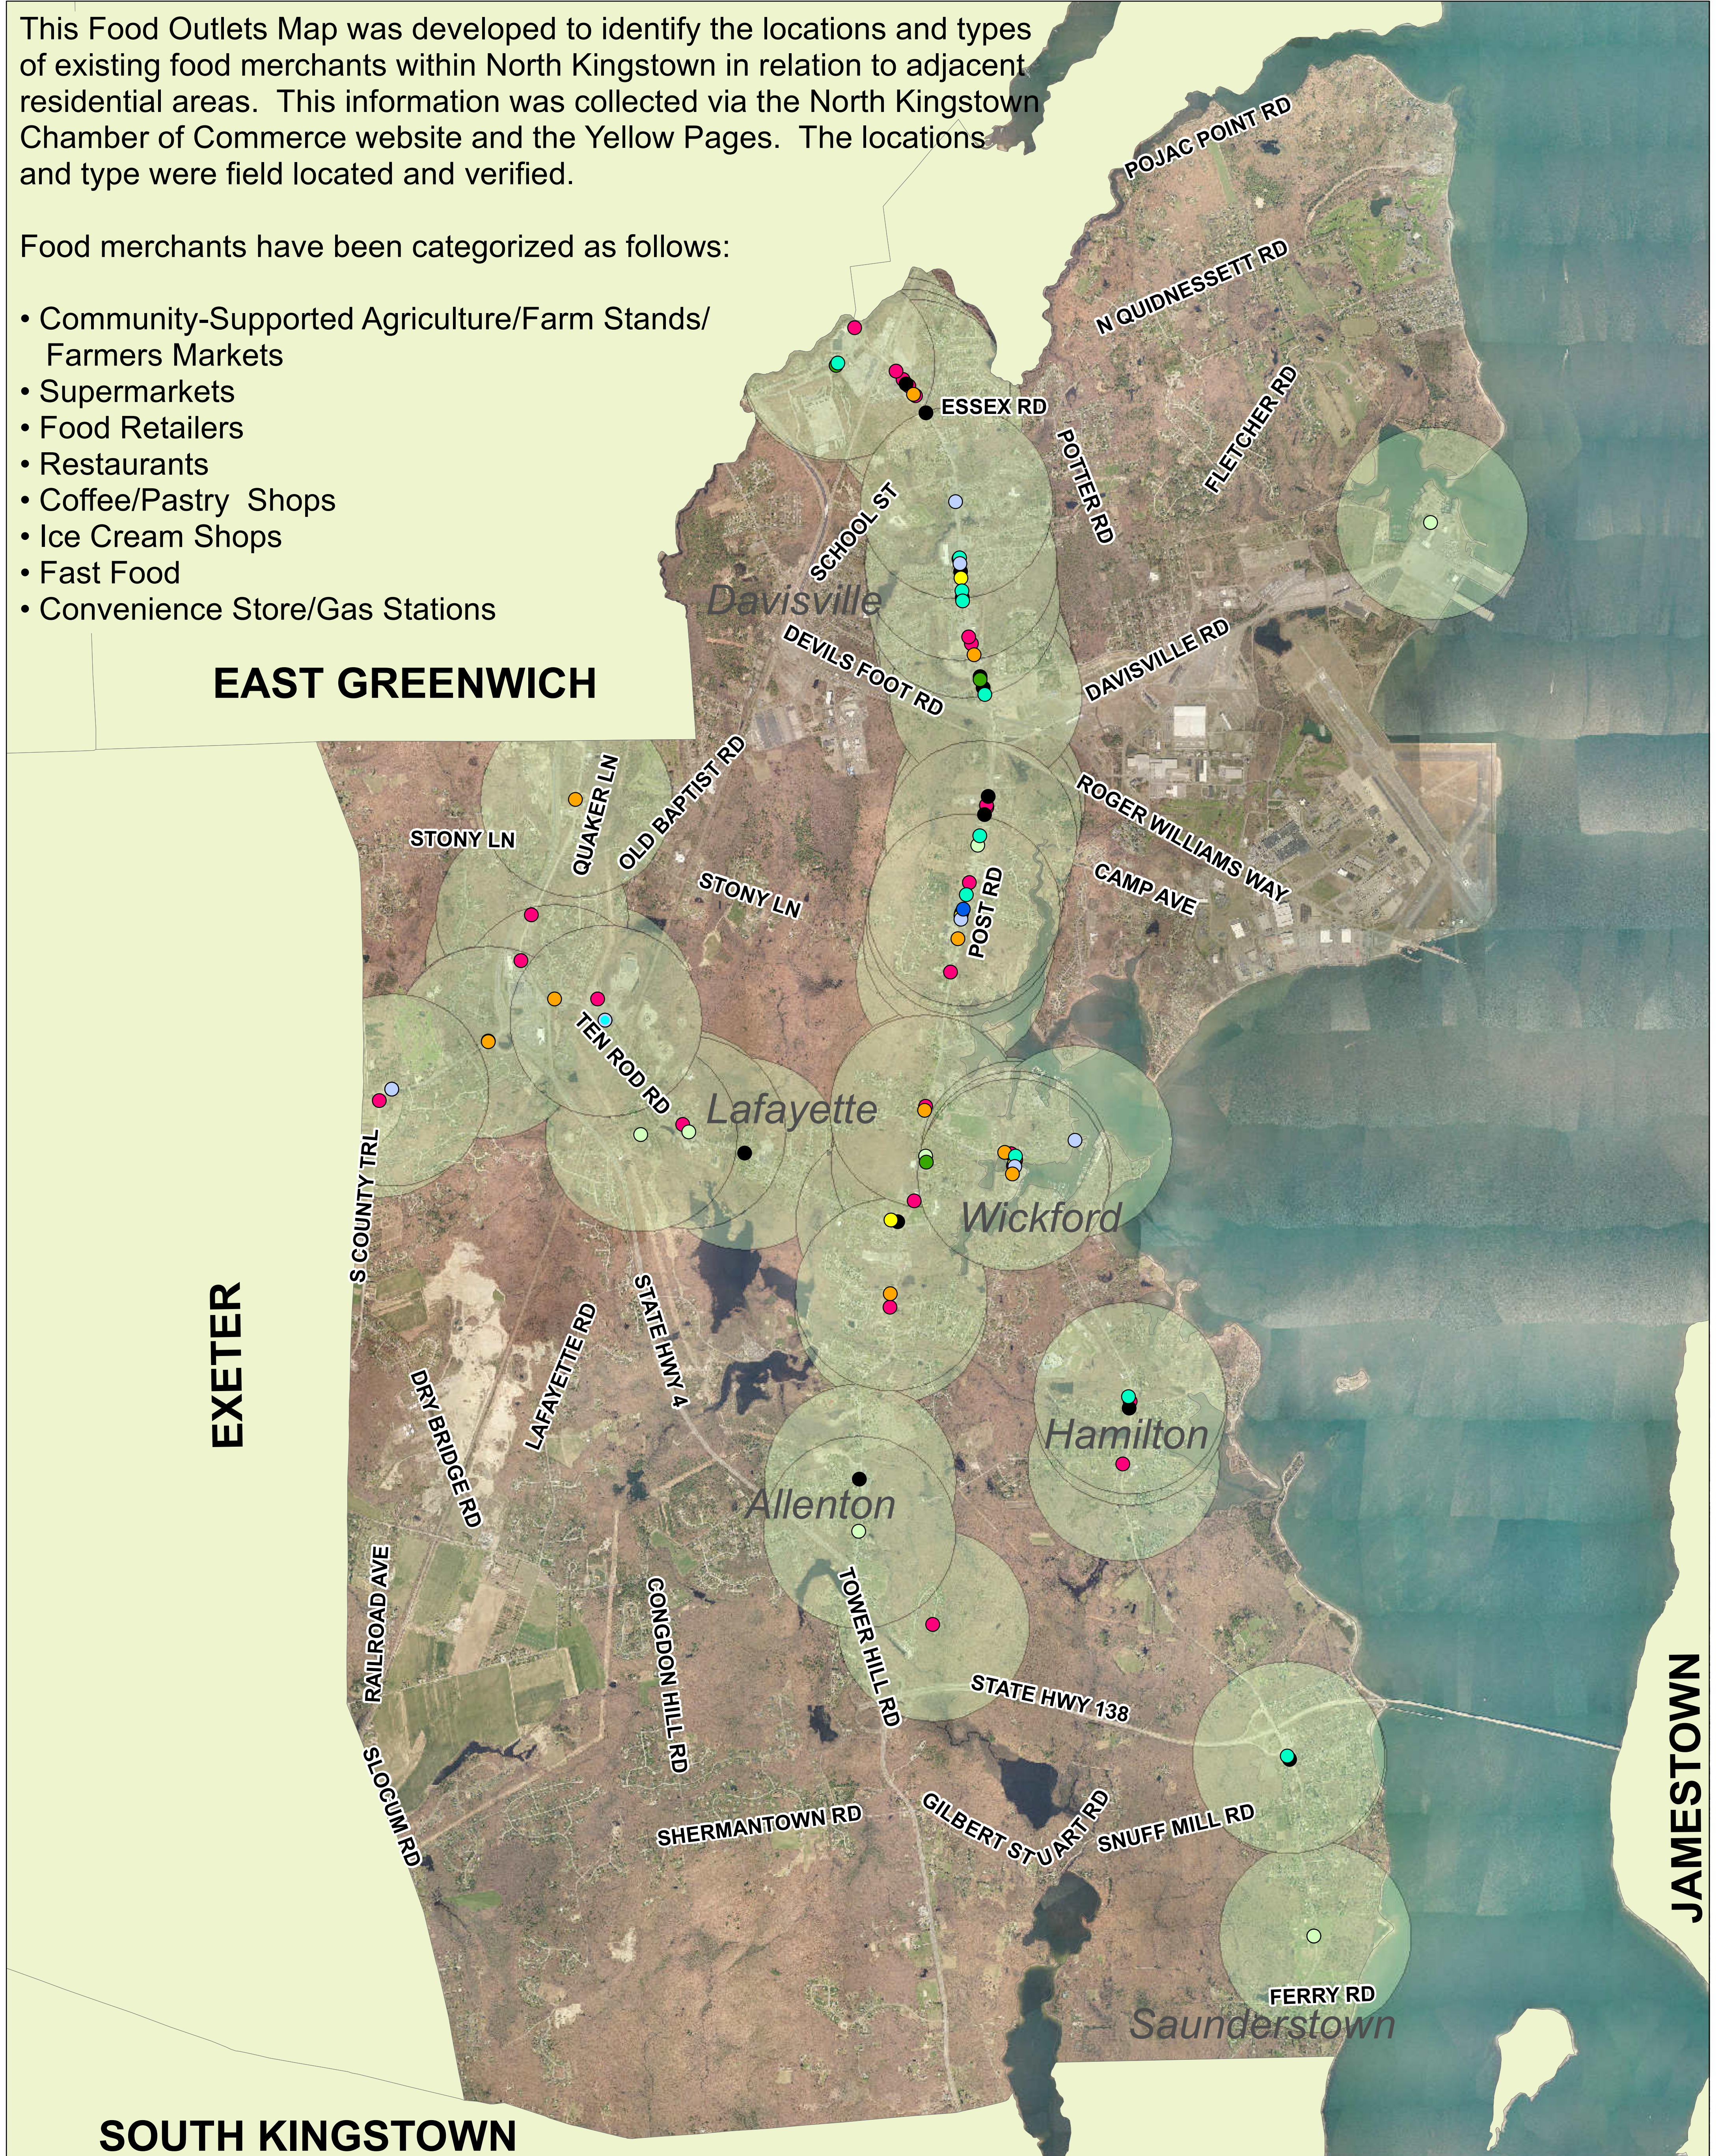

This Food Outlets Map was developed to identify the locations and types of existing food merchants within North Kingstown in relation to adjacent residential areas. This information was collected via the North Kingstown Chamber of Commerce website and the Yellow Pages. The locations and type were field located and verified.

Food merchants have been categorized as follows:

- Community-Supported Agriculture/Farm Stands/  
Farmers Markets
- Supermarkets
- Food Retailers
- Restaurants
- Coffee/Pastry Shops
- Ice Cream Shops
- Fast Food
- Convenience Store/Gas Stations

## Food Outlets Town-wide Assessment

● Half-mile Pedestrian Shed

Data: Towns - RIGIS; Aerial - 2008 Pictometric Licensed Image;  
Roads - RIDOT 2010 roads  
Food Sources - field located and verified