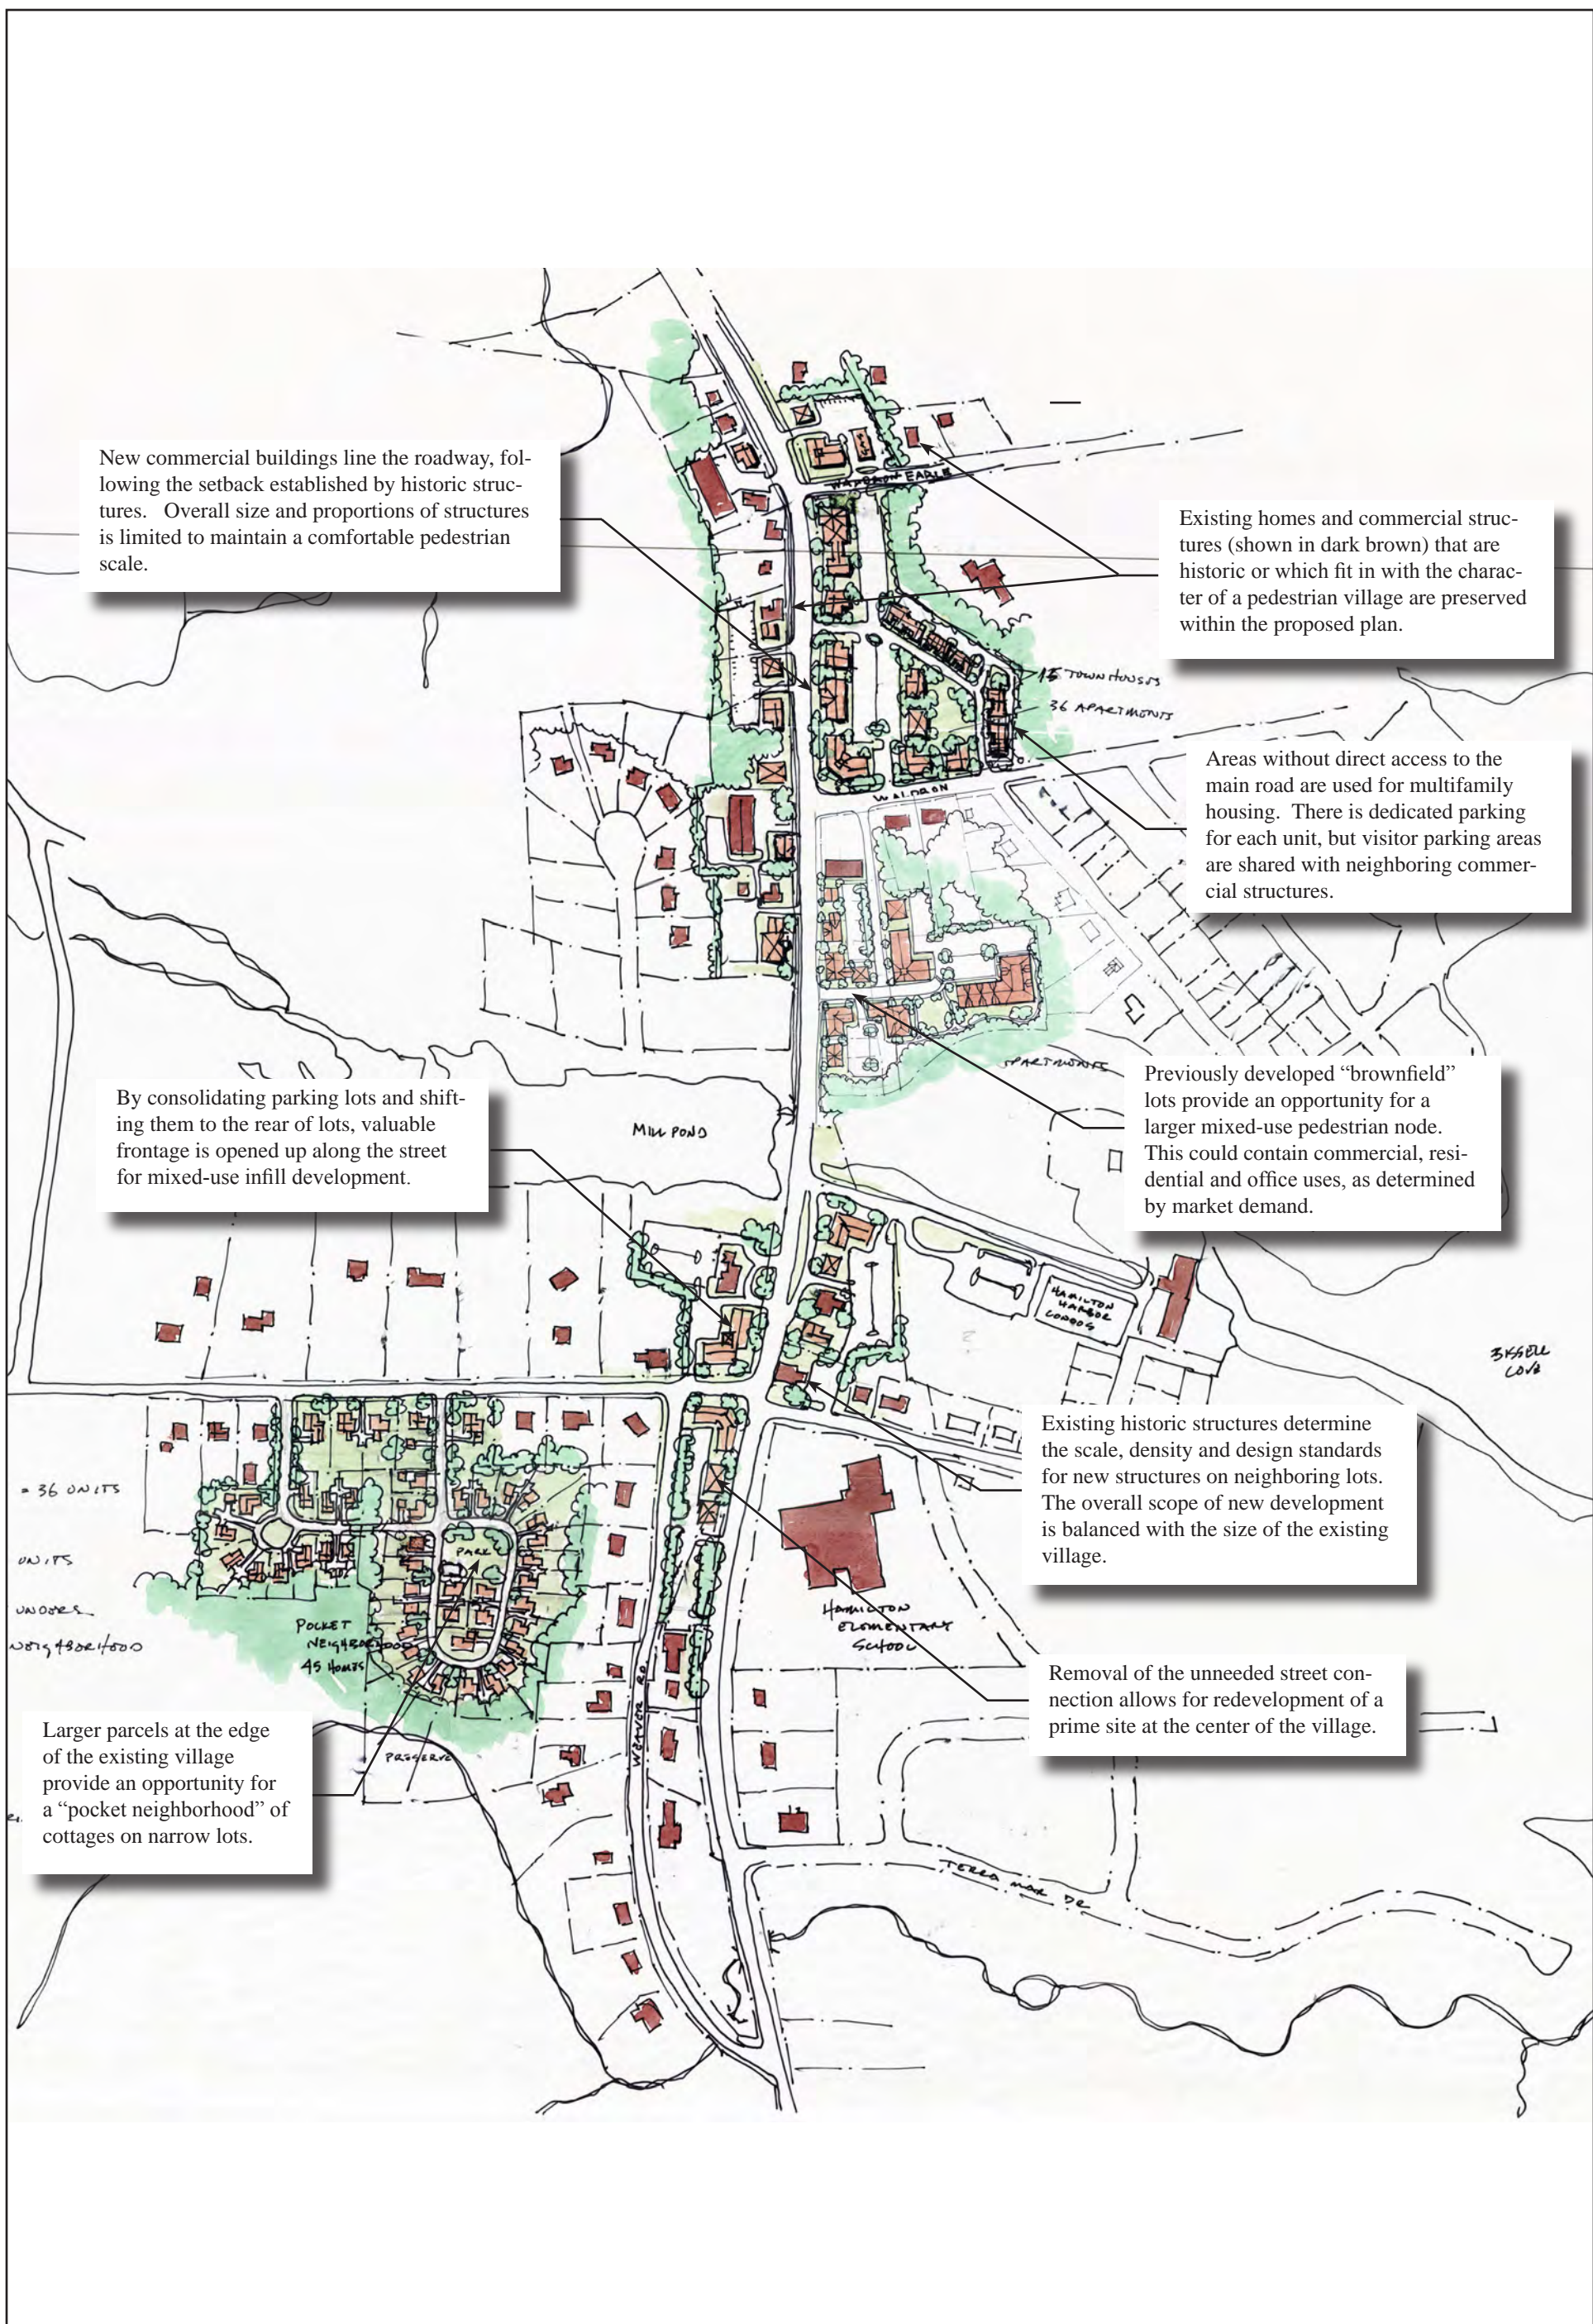

Hamilton Village - Existing Conditions
 North Kingstown, Rhode Island

Prepared by: Dodson Associates, Ltd.
 Date: July 26th, 2011

Hamilton Village - Proposed

North Kingstown, Rhode Island

Prepared by: Dodson Associates, Ltd.
Date: July 26th, 2011

Hamilton Village - Existing Northeastern Aerial
North Kingstown, Rhode Island

Hamilton Village - Proposed Northeastern Aerial
North Kingstown, Rhode Island

Existing Buildings to be preserved: Brown
Proposed New Buildings: Tan
Existing Buildings to be removed: Red

Hamilton Village - Existing Southwestern Detail Aerial
North Kingstown, Rhode Island

Hamilton Village - Proposed Southwestern Detail Aerial
North Kingstown, Rhode Island
Existing Buildings to be preserved: Brown
Proposed New Buildings: Tan
Existing Buildings to be removed: Red