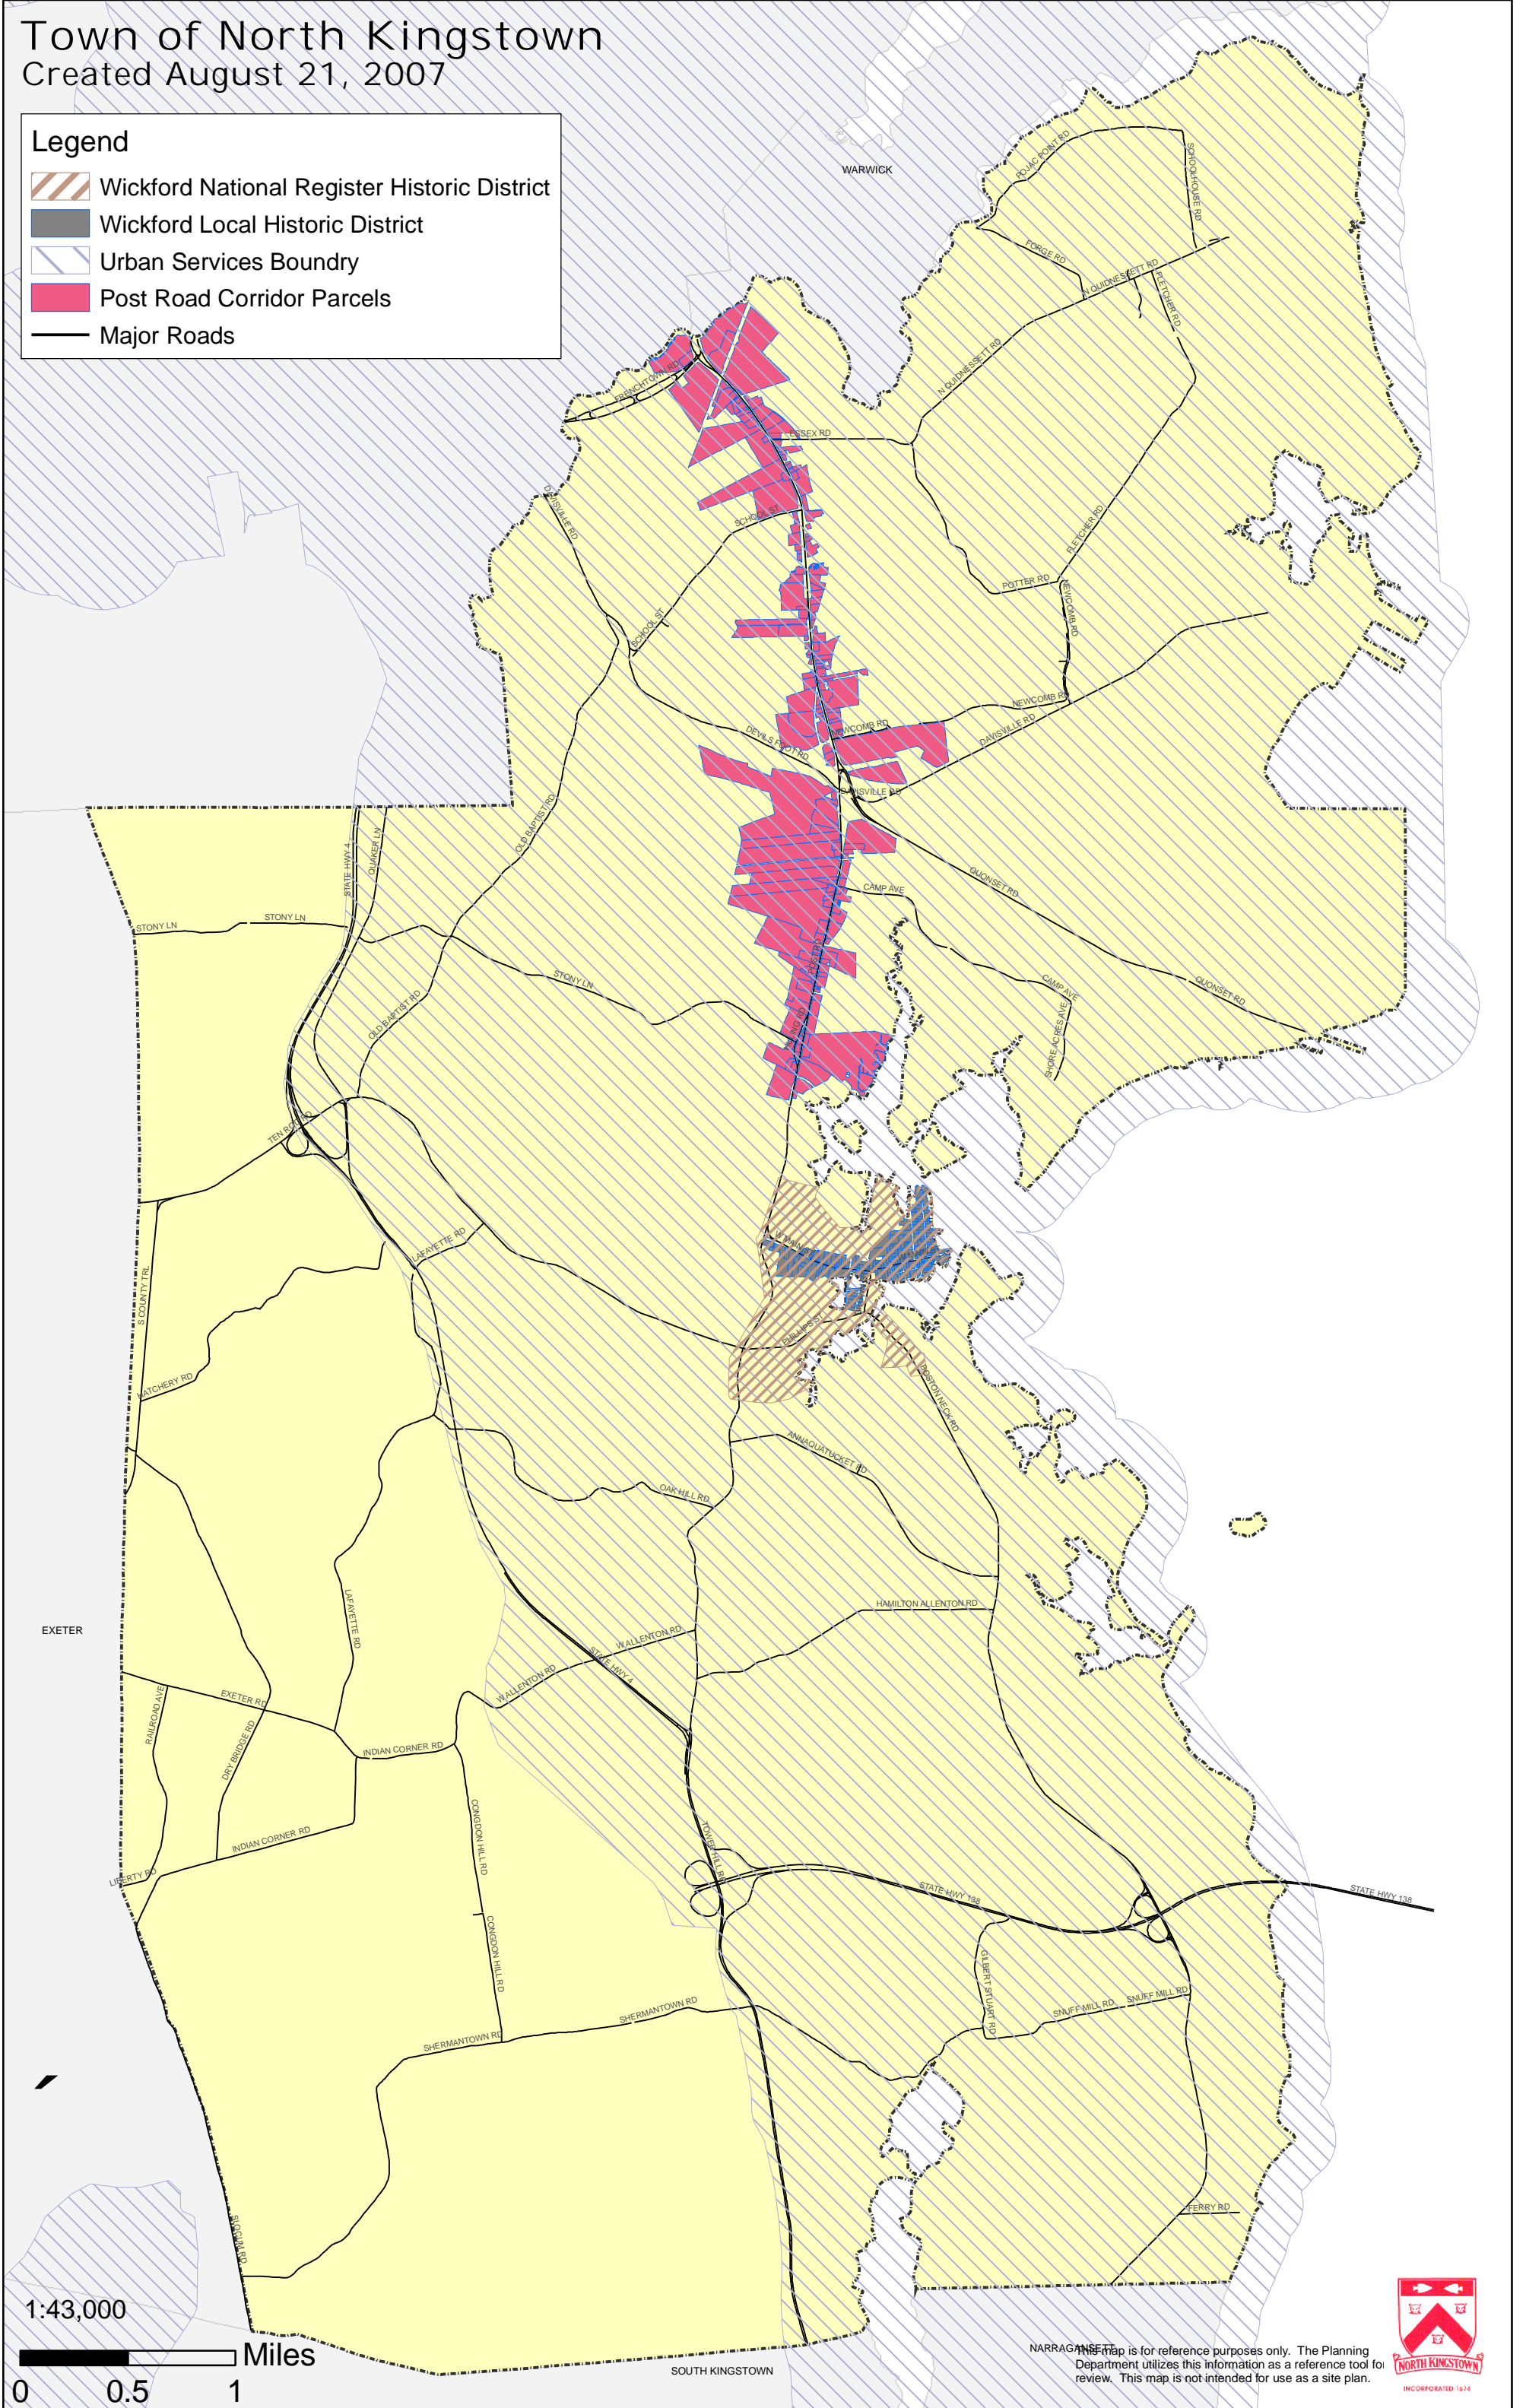

Town of North Kingstown

Created August 21, 2007

Legend

-  Wickford National Register Historic District
-  Wickford Local Historic District
-  Urban Services Boundry
-  Post Road Corridor Parcels
-  Major Roads

1:43,000

NARRAGANSETT map is for reference purposes only. The Planning Department utilizes this information as a reference tool for review. This map is not intended for use as a site plan.